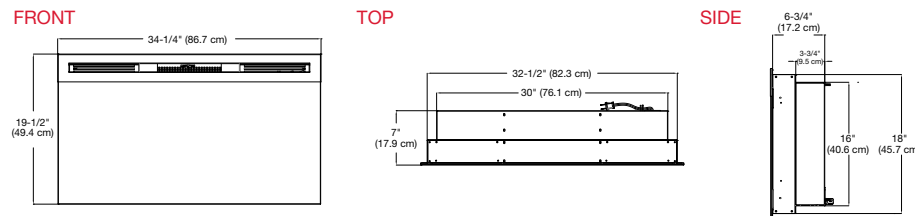

PRISM
series

Prism Series

34" Linear Electric Fireplace

BLF3451

Accessories

Driftwood and River Rock Accessory Package - 34" LF34DWS-KIT

Dimensions

Installation - 3 Mounting Options

120 Volts | 1,230 Watts | 4,198 BTU

Model #	Description	Lbs / Kg	UPC	Wty. ¹	Carton Dimensions (WxHxD)		Cube	
					Inches	cm	ft ³	m ³
BLF3451	Wall-mount fireplace	60 / 27.21	781052 098763	2 yr.	39 x 23-1/4 x 13	99.1 x 58.9 x 33	6.8	0.2
LF34DWS-KIT	34" Driftwood and River Rock Accessory Kit		781052 102835					