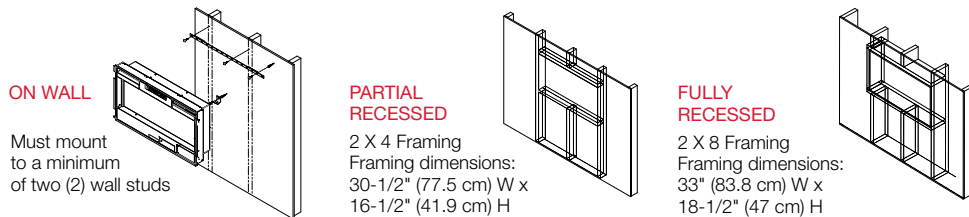

PRISM
series

Prism Series

34" Linear Electric Fireplace

BLF3451

Accessories

Driftwood and River Rock Accessory Package - 34" LF34DWS-KIT

Dimensions

Installation - 3 Mounting Options

120 Volts | 1,230 Watts | 4,198 BTU

Model #	Description	Lbs / Kg	UPC	Wty. ¹	Carton Dimensions (WxHxD)		Cube	
					Inches	cm	ft ³	m ³
BLF3451	Wall-mount fireplace	60 / 27.21	781052 098763	2 yr.	39 x 23-1/4 x 13	99.1 x 58.9 x 33	6.8	0.2
LF34DWS-KIT	34" Driftwood and River Rock Accessory Kit		781052 102835					